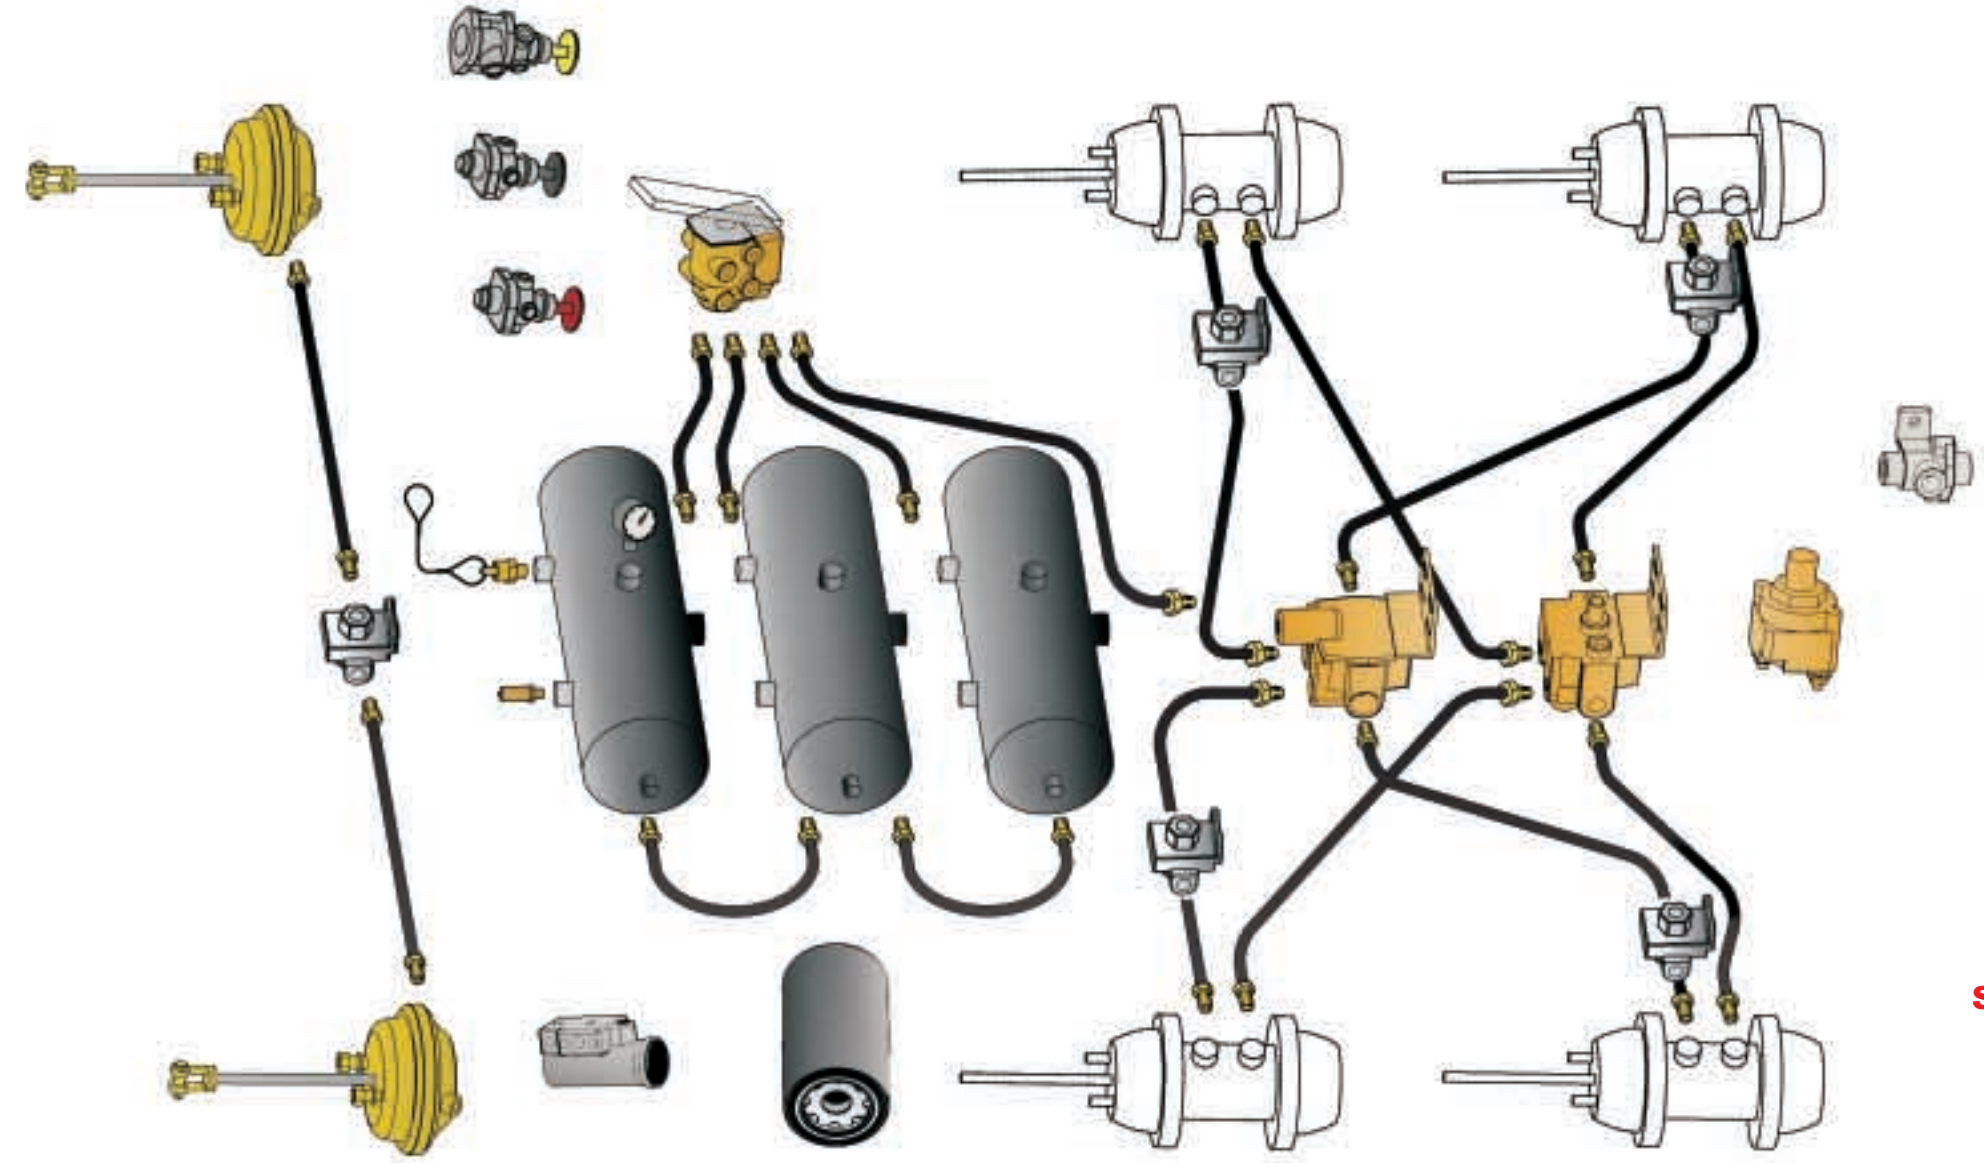

A Full Line of Air Brake System Components — OE Replacement Parts Without the OE Price!